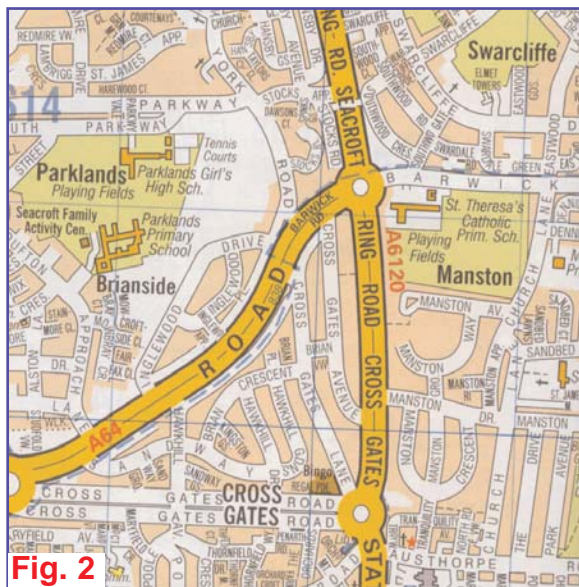

Fig. 1

Fig. 2

**By car**

As Limewood Business Park (fig.1) is a relatively new development, it does not appear on many satellite navigation systems. If this is the case, we recommend that you enter "Ramshead Approach" into your system.

**From the M1** follow signs for York, Harrogate and Wetherby. Follow the Leeds Outer Ring Road (A6120) up to the A64 (York Road) roundabout (fig.2); at this point continue straight across on the A6120 following signs for Harrogate (A61) and Wetherby (A58). Stay on the left hand side and take the first left at the traffic lights into Ramshead Approach. Take the first right and follow road for about 100 yards. Turn left into Limewood Business Park. cda is the located in the first building on you left as you drive into the Business Park and is clearly signed. You can park in any of the spaces marked cda.

**From Leeds City Centre** follow the A64 (York) and turn left (fig.2) onto the Leeds Outer Ring Road (A6120). Stay on the left hand side and take the first left at the traffic lights into Ramshead Approach. Take the first right and follow road for about 100 yards. Turn left into Limewood Business Park. cda is the located in the first building on you left as you drive into the Business Park and is clearly signed. You can park in any of the spaces marked cda.

**By bus**

For local bus times and routes call +44 (0)113 245 7676.

Fig. 3

From the Seacroft bus depot walk to the back of the Tesco car park and up the steps to the roundabout. Cross over at the pedestrian crossing towards the larger second roundabout. Turn left at this roundabout, following the A6120 ring road. At the first set of traffic lights turn left into Ramshead Approach. Cross the road and take the first right you see. Follow the road for about 100 yards and turn left into Limewood Business Park. cda is the first building on your left.