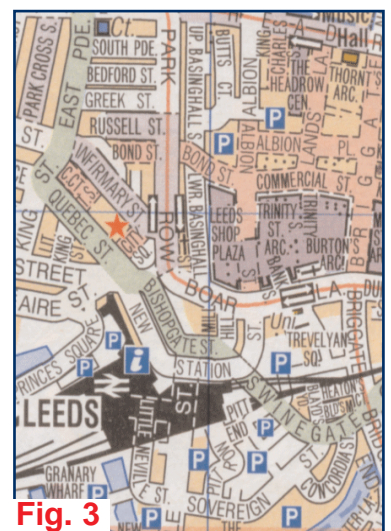

**From the M1** follow signs for York, Harrogate and Wetherby. Follow the Leeds Outer Ring Road (A6120) up to the A64 (York Road) roundabout (fig.2); at this point continue straight across on the A6120 following signs for Harrogate (A61) and Wetherby (A58). Stay on the left hand side and take the first left at the traffic lights into Ramshead Approach. Take the first right and follow road for about 100 yards. Turn left into Limewood Business Park. cda is the located in the first building on you left as you drive into the Business Park and is clearly signed. You can park in any of the spaces marked cda.

**From Leeds City Centre** follow the A64 (York) and turn left (fig.2) onto the Leeds Outer Ring Road (A6120). Stay on the left hand side and take the first left at the traffic lights into Ramshead Approach. Take the first right and follow road for about 100 yards. Turn left into Limewood Business Park. cda is the located in the first building on you left as you drive into the Business Park and is clearly signed. You can park in any of the spaces marked cda.

You can also take a bus to the Seacroft Bus depot which is a 15 minute walk to our office. From the train station you will need to catch bus number 4 or 16 from outside Spice Mania or bus number 40 from outside BHS on Boar Lane. This will take about 45 mins.

**By bus**

For local bus times and routes call +44 (0)113 245 7676.

Fig. 3

From the Seacroft bus depot walk to the back of the Tesco car park and up the steps to the roundabout. Cross over at the pedestrian crossing towards the larger second roundabout. Turn left at this roundabout, following the A6120 ring road. At the first set of traffic lights turn left into Ramshead Approach. Cross the road and take the first right you see. Follow the road for about 100 yards and turn left into Limewood Business Park. cda is the first building on your left.